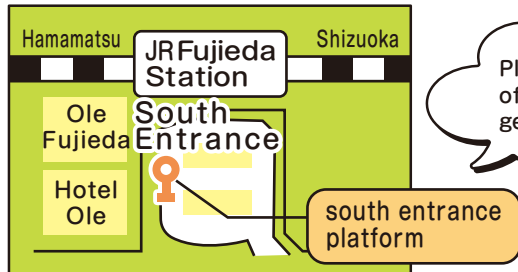

2024
October 27th
 2025
March 29th

Fujieda Mt.Fuji Shizuoka Airport Access Bus

40 minutes one way

Fujieda Station ↔ **Mt.Fuji Shizuoka Airport**

Visiting Mt.Fuji Shizuoka Airport

bus stop name	1	2	3	4	5	6	7
1 south entrance of Fujieda Station	● 6:10 ▲ 6:20	● 7:35 ▲ 7:50	9:50	11:30	13:10	16:05	17:55
2 airport south	● 6:43 ▲ 6:53	● 8:15 ▲ 8:23	10:23	12:03	13:43	16:38	18:28
3 Mt.FujiShizuoka Airport	● 6:50 ▲ 7:00	● 8:25 ▲ 8:30	10:30	12:10	13:50	16:45	18:35

●...Weekdays ▲...Weekends and holidays
 ※12/29-1/3 are regarded as weekends and holidays

Visiting Fujieda Station

bus stop name	1	2	3	4	5
1 Mt.FujiShizuoka Airport	10:40	12:20	14:45	●16:55 ▲17:05	19:10
2 airport south	10:47	12:27	14:52	●17:02 ▲17:12	19:17
3 south entrance of Fujieda Station	11:20	13:00	15:25	17:45	19:50

●...Weekdays ▲...Weekends and holidays
 ※12/29-1/3 are regarded as weekends and holidays

♀ Fujieda Station South Entrance bus stop guide

Please wait in front of the bus stop to get on the bus.

♀ Mt.Fuji Shizuoka Airport bus stop guide