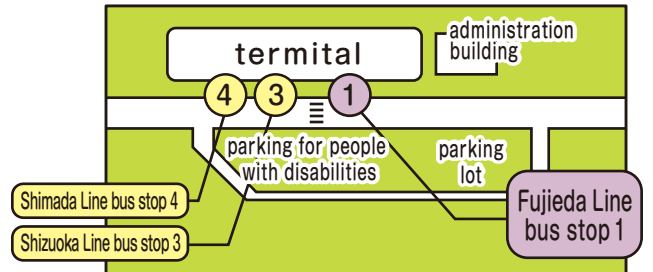

●...Weekdays ▲...Weekends and holidays
 ※12/29-1/3 are regarded as weekends and holidays

Visiting Fujieda Station

bus stop name	1	2	3	4	5
1 Mt.FujiShizuoka Airport	10:40	12:20	14:45	●16:55 ▲17:05	19:10
2 airport south	10:47	12:27	14:52	●17:02 ▲17:12	19:17
3 south entrance of Fujieda Station	11:20	13:00	15:25	17:45	19:50

●...Weekdays ▲...Weekends and holidays
 ※12/29-1/3 are regarded as weekends and holidays

♀ Fujieda Station South Entrance bus stop guide

Please wait in front of the bus stop to get on the bus.

♀ Mt.Fuji Shizuoka Airport bus stop guide

fare

one way / 500yen、Elementary school students and thox with disabilities are 250yen(one way),children younger than elementary school age are free.

※ You can pay by cash,most transport ICcards for round trip and multiple tickets.